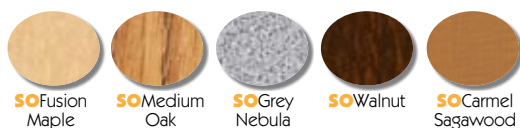

Laminate Desk Top Finishes: