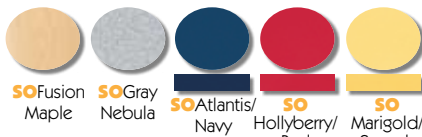

Special Order - Primary Collection Colors:

Traditional & Unified Tops