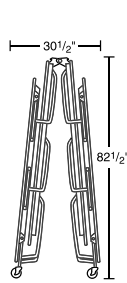

EDUCATIONAL *Mobile & Folding Tables*

All items on this page available by Special Order.

Mobile Stool & Bench Tables

Specially designed torsion bars help you fold and unfold our stool and bench tables by and smoothly. Heavy-duty wheel assemblies facilitate transportation. These tables also have up-lock and down-lock mechanisms, and are UL® listed. Thanks to these features, set-up and tear-down are greatly simplified.

STOOL MODELS	SEAT		TABLE		LIST PRICE
	HEIGHT	STOOLS	HEIGHT	TOP SIZE	
SOMTS17291012	17"	12	29"	30" x 120"	$3,045.00
SOMTS15271212	15"	12	27"	30" x 144"	$3,193.00
SOMTS17291212	17"	12	29"	30" x 144"	$3,193.00
SOMTS15271216	15"	16	27"	30" x 144"	$3,266.00

Virco's stool tables and bench tables are listed by Underwriters Laboratories Inc. (UL). Samples of these products have been evaluated by UL and meet the applicable UL standards for safety.

For Bench Tables...Contact Your Local Sales Representative.

Virco's sturdy ABS plastic stools feature a multi-rib design and a die-cast aluminum mounting bracket for strength and durability. Stools are secured to their columns by an inset washer and a hex bolt with an aircraft lock nut.

Special Order - Plastic Seat, Table & Frame Colors:

Plastic Seat Colors:

Laminate/Banding:

Frame:

Primary Color Activity Tables

Creative Worksurfaces... Variety of shapes and sizes! Call For Details!

These tables were designed for collaborative learning with vibrant colors to help stimulate childrens imaginations. Available in 7 shapes and 11 sizes.

Special Order - Primary Collection Colors:

Traditional & Unified Tops

Upper Frame Finish

Call for pricing on the primary color activity tables and Telos Classroom Furniture.

Color Banding

Telos™ Classroom Furniture