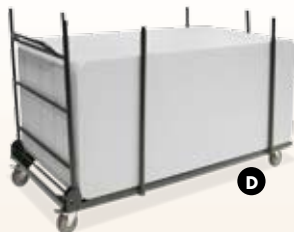

Blow Mold Folding Tables

OfficeSource blow molded tables are strong, durable and light weight. Perfect for outdoors or indoors, constructed of durable plastic that will not chip, crack or warp. Surface resists stains and cleans with mild dish soap. Legs and support structure are powder coated heavy gauge. The tables are 40% lighter than comparable wood tables.

Extra Support
Brace on 71"
Table

*BiFold Design
Set-up & Take
Down is a Snap!*

(A) Plastic Blow-Molded Folding Tables - (Rectangular)

MODEL #	DESCRIPTION	DIMENSION	WEIGHT	LIST PRICE
FBM1872	Rectangular	72"L x 18"W x 29"H	28 lbs	$159.00
FBM2448	Rectangular	48"L x 24"W x 29"H	21 lbs	$109.00
FBM3060	Rectangular	60"L x 30"W x 29"H	30 lbs	$139.00
FBM3072	Rectangular	72"L x 30"W x 29"H	34 lbs	$169.00
FBM3096	Rectangular	96"L x 30"W x 29"H	49 lbs	$239.00
FBM3636	Square	36"L x 36"W x 29"H	27 lbs	$139.00

(B) Plastic Blow-Molded Folding Tables - (Round)

MODEL #	DESCRIPTION	DIMENSION	WEIGHT	LIST PRICE
FBM48R	48" Round	48"Dia. x 29"H	32 lbs	$179.00
FBM60R	60" Round	60"Dia. x 29"H	49 lbs	$279.00
FBM71R	71" Round	71"Dia. x 29"H	63 lbs	$399.00

(C) Plastic Bi-Fold Table - (Rectangular)

MODEL #	DESCRIPTION	DIMENSION	WEIGHT	LIST PRICE
FBM3072SP	Rectangular	72"L x 30"W x 29"H	31 lbs	$169.00

Finish Available: Gray Top w/Charcoal Legs

Don't Forget To Order Your Table Trucks!

D

(D) FTD3509

Rectangular Table Cart
Black Finish
76½"-100"L x 45½"H x 32½"D
Weight: 79 lbs
List: $449.00

(E) RA106A

Round Table Cart
Black Finish
57"-67"L x 40½"H x 32½"D
Weight: 82 lbs
List: $459.00

Folding Chairs

(F) FBM03

Plastic Folding Chair
List: $69.00

Select items on this page
are stocked Nationwide.
Call for Details!