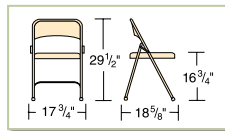

Folding Chairs

(A) SO188BSM

Fabric Folding Chair

- Extra thick padded seat and back
- Available in Silver Mist Frame with Blueberry Fabric
- Sold 4 per carton

List: $90.00 ea.

(C) SO162

All Metal Folding Chair

- Available in Silver Mist or Mocha
- Sold 4 per carton

List: $59.00 ea.

(B) SO168

Vinyl Folding Chair

- Padded seat and back
- Available in Silver Mist Vinyl w/Silver Mist Frame or Brown Vinyl w/Mocha Frame
- Sold 4 per carton

List: $85.00 ea.

(D) SOHCT8

Storage Cart

- Holds 42 Folding Chairs

100" x 21" x 38"
List: $690.00

All Folding Chairs Available by Special Order.