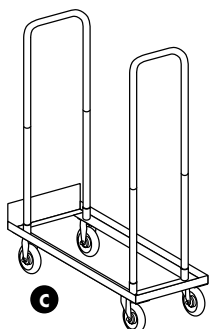

C

(C) SOHCT8

Storage Cart
• Holds 32 of Model FC01 and 24 of Model FC02
• Available in Light Beige
38 1/2"W x 19"D x 69 3/4"H
List: $350.00

(D) SOFC01LBG

All Metal Folding Chair
• Available in Light Beige
• Sold 4 per carton
List: $145.00 per carton

(E) SOFC02LBG

Metal Folding Chair w/1" Vinyl Padded Seat
• Available in Light Beige
• Sold 4 per carton
List: $179.00 per carton

All items on this page available by Special Order.

SO = Special Order