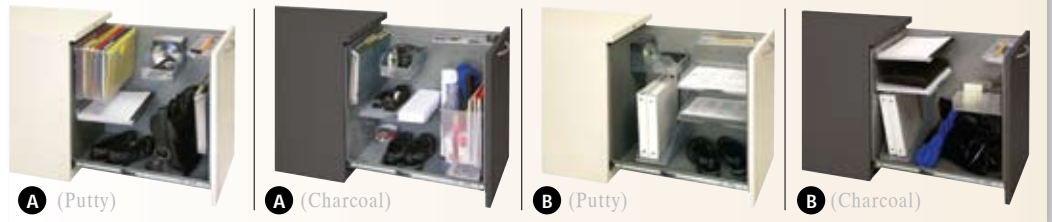

**Rethink
The Pedestal!**

Side-Access Pedestals *Storage For Files and So Much More.*

- Side-access pedestal provides simple and personalized storage of multiple items - from paper clips and CDs, to binders and files - and nearly everything in between.
- Your choice of two configurations
- Each model comes with the accessories shown, adjustable in 3" increments throughout case interior.
- Equipped with HON "One Key" interchangeable core removable locks
- Casters standard
- Ball bearing suspension
- Units meet or exceed ANSI/BIFMA standards and are covered by The HON® Limited Lifetime Warranty.

Your Choice of Two Configurations - Side-Access Pedestals...

(A-F) Finishes Available:

Q - Light Gray

L - Putty

S - Charcoal

(A) S28821LAL (Left) S28821RAL (Right)

Side-Access Pedestal
• Includes: File Tub, CD/DVD Holder, Pencil Tray, Piling Tray, Folder Bin
15"W x 22 1/8"D x 28"H
List: \$577.00

(B) S28822LAL (Left) S28822RAL (Right)

Side-Access Pedestal
• Includes: Binder Storage, CD/DVD Holder, Pencil Tray, 2 Piling Trays
15"W x 22 1/8"D x 28"H
List: \$577.00

Flagship® - Mobile Pedestals

- Double wall drawer construction; Steel ball-bearing drawer suspension.
- File drawers with full extension and box drawers with 90% extension.
- Top box drawer has pencil tray; all box drawers have a drawer divider.
- HON "One Key" interchangeable core removable lock.
- Mobile pedestals meet or exceed ANSI/BIFMA standards.
- The HON® Limited Lifetime Warranty.