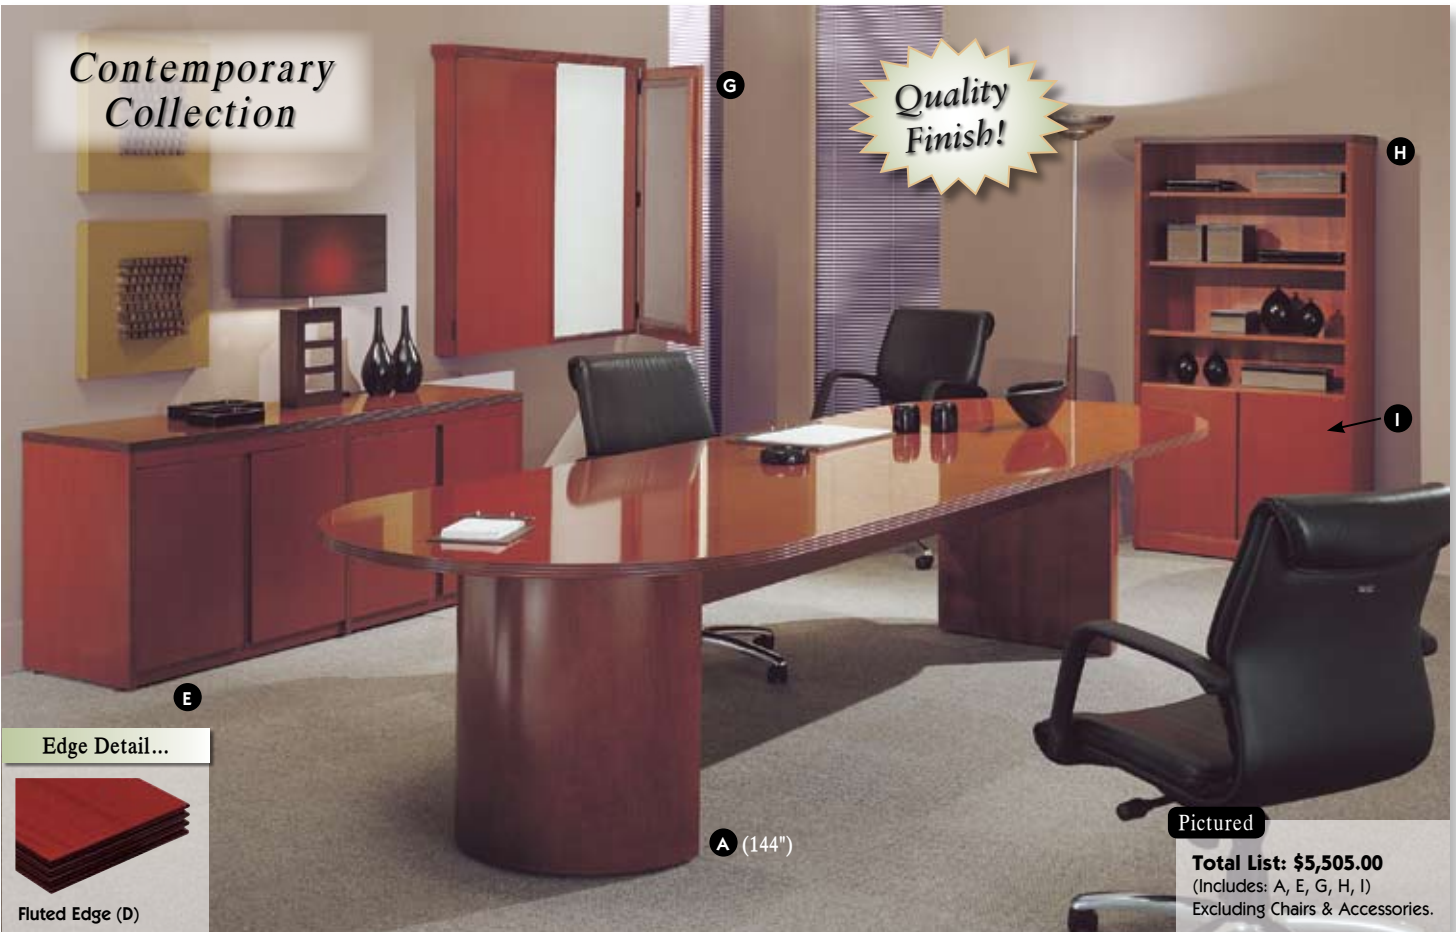

Contemporary Collection

Quality Finish!

Edge Detail...

Pictured

Total List: $5,505.00
(Includes: A, E, G, H, I)
Excluding Chairs & Accessories.

(A) Racetrack Conference Tables - "D" Base

MODEL #	DESCRIPTION	DIMENSION	LIST PRICE
RTD96DB	Fluted Edge	96"W x 42"D x 29"H	$1,385.00
RTD120DB*	Fluted Edge	120"W x 46"D x 29"H	$1,875.00
RTD144DB*	Fluted Edge	144"W x 46"D x 29"H	$2,165.00

(B) Racetrack Conference Tables - Panel Base

MODEL #	DESCRIPTION	DIMENSION	LIST PRICE
RTD72	Fluted Edge	72"W x 36"D x 29"H	$935.00
RTD96	Fluted Edge	96"W x 42"D x 29"H	$1,205.00
RTD120*	Fluted Edge	120"W x 46"D x 29"H	$1,695.00
RTD144*	Fluted Edge	144"W x 46"D x 29"H	$1,960.00

*Please Note: Both the 120"W & 144"W tables come with 2 piece tops.

(C) Round Conference Tables - Cylinder Base (25"Diameter)

MODEL #	DESCRIPTION	DIMENSION	LIST PRICE
RDD42DB	Fluted Edge	42"Diameter x 29"H	$900.00
RDD46DB	Fluted Edge	46"Diameter x 29"H	$1,040.00

(D) Round Conference Tables - "X" Base

MODEL #	DESCRIPTION	DIMENSION	LIST PRICE
RDD36	Fluted Edge	36"Diameter x 29"H	$615.00
RDD42	Fluted Edge	42"Diameter x 29"H	$680.00
RDD46	Fluted Edge	46"Diameter x 29"H	$810.00

Finishes Available:

CH - Cherry

MH - Mahogany

Some items in this collection come ready-to-assemble.