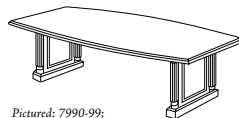

How Many People?

TABLE SIZE	PEOPLE
96" Rectangular	8
120" Rectangular	10
144" Rectangular	12
42" Round	4
48" Round	5

(A) 799094
8' Rectangular Conference Table w/Twin Slab Base
• Consists of: -004, -007
96"W x 48"D x 30"H
List: \$2,409.00