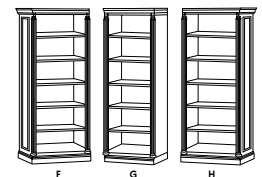

How Many People?

TABLE SIZE	PEOPLE
96" Rectangular	8
120" Rectangular	10
144" Rectangular	12
42" Round	4
48" Round	5

(A) 799094
8' Rectangular Conference Table w/Twin Slab Base
• Consists of: -004, -007
96"W x 48"D x 30"H
List: \$2,409.00

(F) SO7990118
Left Hand Facing Bookcase
33¾"W x 16"D x 80"H

(G) SO7990108
Center Facing Bookcase
32"W x 16"D x 80"H

(H) SO7990128
Right Hand Facing Bookcase
33¾"W x 16"D x 80"H
(All bookcases Include)
• 2 Fixed and 4 Adj. Shelves
List: \$1,272.00 ea.