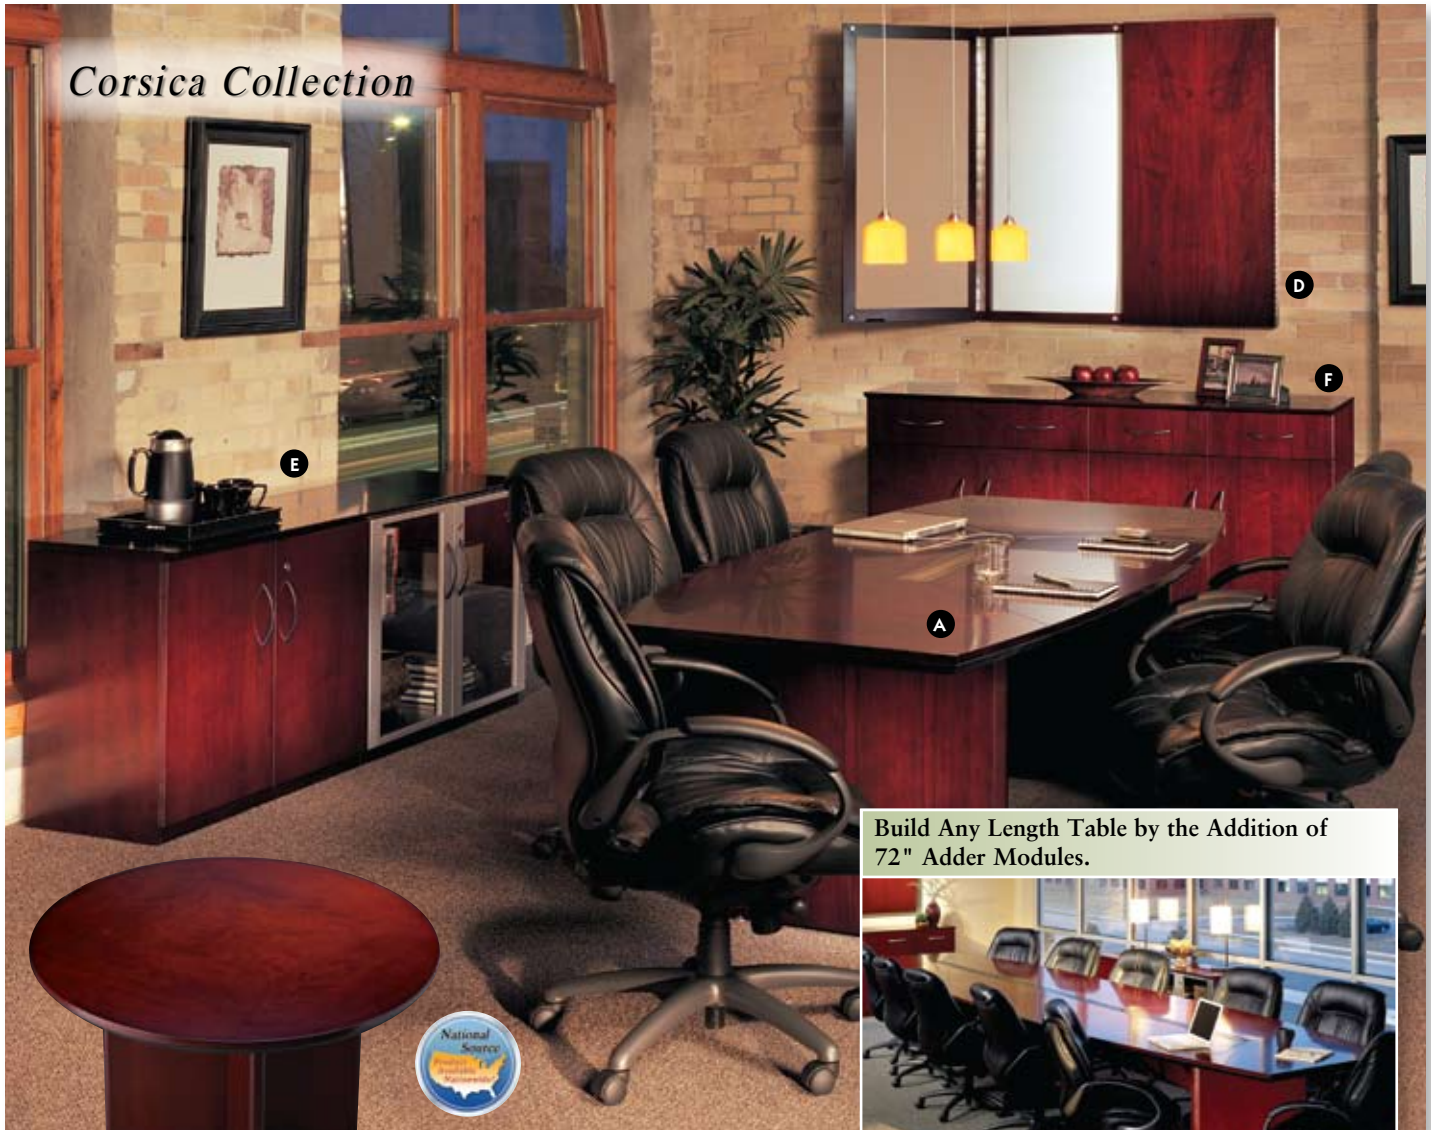

Pictured (Below)

Total List: \$2,749.00 (Table Only)
 48" Round-Veneer Barrington
 Barrington Traditional Edge
 Queen Anne Base
 Judicial Finish

SELECT EDGE (Nine to Choose From)

All items on this page available by Special Order.