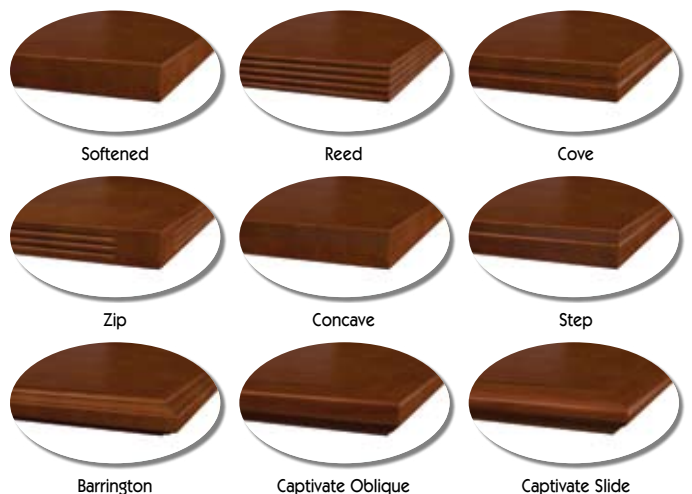

Finishes Available:

Barrington Collection

SO = Special Order

Waveworks Collection

Pictured

Total List: \$8,663.00 (Table Only)
 Rectangular 48" x 120" Veneer Top
 Available in all veneer finishes (Cordovan Shown)
 Available in all WaveWorks edges (Softened Shown)
 Panel base kit shown (Includes 3 bases & support trough)
 One Touch Double Power Pivoting Grommets (Qty of 2)

So Many Options, So Much Style!

Waveworks Collection

Pictured

Total List: \$10,277.00 (Table Only)
 Racetrack 48" x 120" Veneer Top
 Available in all veneer finishes (Amber Shown)
 Available in all WaveWorks edges (Reed Shown)
 Veneer cylinder bases (Qty of 3)
 One Touch Double Power Pivoting Grommets (Qty of 2)

Pictured (Below)

Total List: \$2,749.00 (Table Only)
 48" Round-Veneer Barrington
 Barrington Traditional Edge
 Queen Anne Base
 Judicial Finish

SELECT EDGE (Nine to Choose From)

All items on this page available by Special Order.