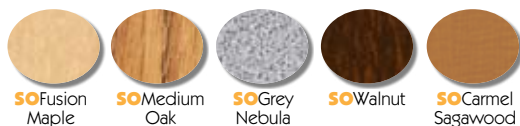

Laminate Desk Top Finishes: