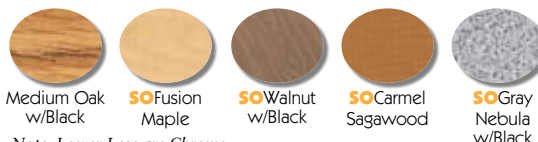

Upper Frame:

Note: Lower Legs are Chrome.