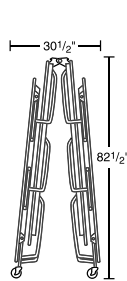

EDUCATIONAL *Mobile & Folding Tables*

All items on this page available by Special Order.

Mobile Stool & Bench Tables

Specially designed torsion bars help you fold and unfold our stool and bench tables by and smoothly. Heavy-duty wheel assemblies facilitate transportation. These tables also have up-lock and down-lock mechanisms, and are UL® listed. Thanks to these features, set-up and tear-down are greatly simplified.

STOOL MODELS	SEAT		TABLE		LIST PRICE
	HEIGHT	STOOLS	HEIGHT	TOP SIZE	
SOMTS17291012	17"	12	29"	30" x 120"	$3,045.00
SOMTS15271212	15"	12	27"	30" x 144"	$3,193.00
SOMTS17291212	17"	12	29"	30" x 144"	$3,193.00
SOMTS15271216	15"	16	27"	30" x 144"	$3,266.00

Virco's stool tables and bench tables are listed by Underwriters Laboratories Inc. (UL). Samples of these products have been evaluated by UL and meet the applicable UL standards for safety.

For Bench Tables...Contact Your Local Sales Representative.

Virco's sturdy ABS plastic stools feature a multi-rib design and a die-cast aluminum mounting bracket for strength and durability. Stools are secured to their columns by an inset washer and a hex bolt with an aircraft lock nut.

Special Order - Plastic Seat, Table & Frame Colors:

Plastic Seat Colors:

Laminate/Banding:

Frame:

Primary Color Activity Tables

Creative Worksurfaces...
Variety of shapes and sizes!
Call For Details!

These tables were designed for collaborative learning with vibrant colors to help stimulate childrens imaginations. Available in 7 shapes and 11 sizes.

Special Order - Primary Collection Colors:

Traditional & Unified Tops

Upper Frame Finish

Color Banding

Call for pricing on the primary color activity tables and Telos Classroom Furniture.

Telos™ Classroom Furniture